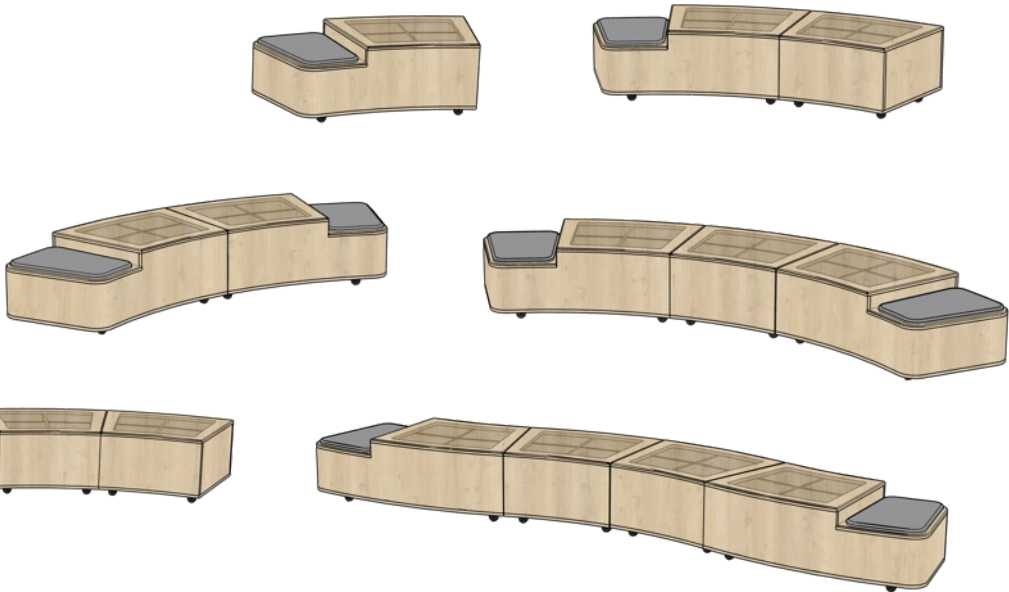

ELEMENTS BOOK BROWSERS

worden.
fg library

Product Guide

ELEMENTS ARC BROWSERS

FEATURES

High-capacity browsers with integral seating; define floor space without blocking views. Multiple layout options.

- Browser boxes are 12" x 27" x 8'd, divided into four sections.
- Quick set up – delivers fully-assembled.
- Materials – 3/4" laminate, matching PVC edgeband.
- Finish – (1) finish per individual unit.
- Upholstery – Standard includes upholstery in either CF Stinson Cassidy 2 or CF Stinson Flanders. Other fabrics quoted per order.
- Base – Standard glide or optional casters (2 locking, 2 non-locking).

ELEMENTS JUNIOR ARC BROWSERS

FEATURES

Compact browsers with accompanying seating; create complete reading areas or combine with existing seating and shelving for added capacity.

- Browser boxes are 11" x 16" x 9"d, divided into two sections.
- Quick set up – delivers fully-assembled.
- Materials – 3/4" laminate, matching PVC edgeband.
- Finish – (1) finish per individual unit.
- Upholstery – Standard includes upholstery in either CF Stinson Cassidy 2 or CF Stinson Flanders. Other fabrics quoted per order.
- Base – Standard glide or optional casters (2 locking, 2 non-locking).

ELEMENTS CUBE BROWSERS

FEATURES

Double-wide browsers with matched individual seating offers expanded capacity in a small footprint.

- Browser boxes are 27" x 12" x 8"d, divided into two sections.
- Quick set up – delivers fully-assembled.
- Materials – 3/4" laminate, matching PVC edgeband.
- Finish – (1) finish per individual unit.
- Upholstery – Standard includes upholstery in either CF Stinson Cassidy 2 or CF Stinson Flanders. Other fabrics quoted per order.
- Base – Standard glide or optional casters (2 locking, 2 non-locking).